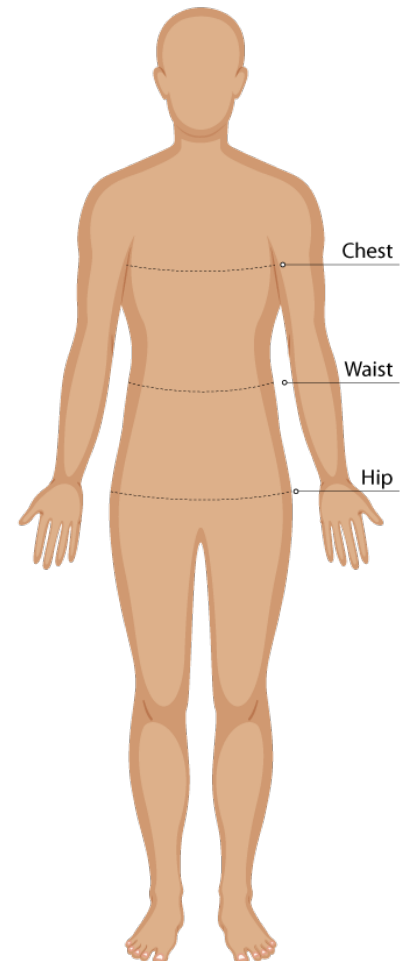

CAMBERWELL GIRLS GRAMMAR SCHOOL UNIFORM LIST 2023

SIZE GUIDE

BODY MEASUREMENT TIPS

- When measuring yourself keep the tape firm but not tight
- Measure over undergarments for more accurate measurements
- If you don't have a measuring tape, use a piece of string and measure it using a ruler

CHEST

Measure around the fullest part of your chest. This is the key measurement for shirts/blouses & dresses. Make sure the measuring tape sits horizontally across your body.

WAIST

Measure around the natural waistline which is the narrowest part of your waist. This is an important measurement for trousers/pants/shorts & skirts

HIP

Measure around the fullest part of the hips

- Our Size Charts are in *Finished Garment Measurements*.
- Size Charts are located on each individual garment on the website, under the **SIZE CHART** tab.
- To determine the size you need to **ADD** to your *Body Measurements* the following:
 - **BLAZERS, DRESSES, TUNICS, SHIRTS, BLOUSES, POLOS** and other upper body garments **ADD 10 - 12 cm**
 - **TROUSERS, SHORTS, SKIRTS & TUNICS** - **ADD 5 - 8 cm** in the waist. These garments are often adjustable in the waist to allow for extra growth.
- A good way to check is to measure & compare a similar garment that is a comfortable fit.